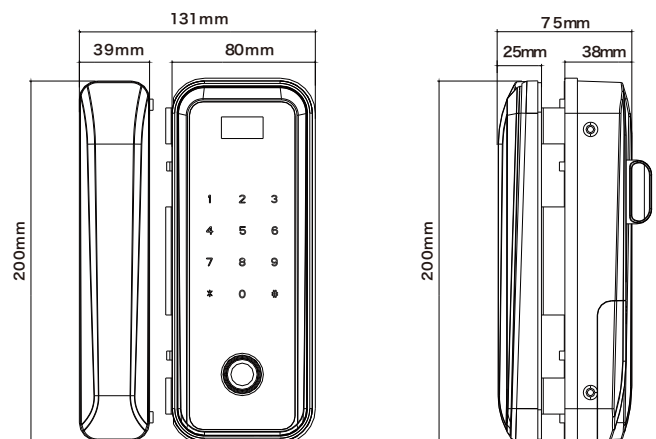

Dimension(mm)

More details

ZKTECO CO., LTD.
www.zkteco.com
E-mail : sales@zkteco.com