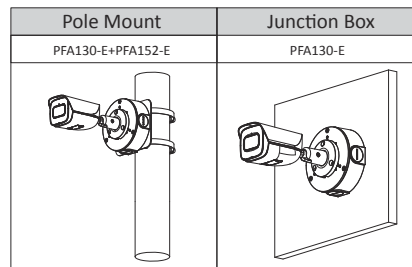

## Structure

Casing Metal

Dimensions 192.7 mm × 70.5 mm × 66.4 mm  
(632.2" × 231.3" × 217.8") (L × W × H)

Net Weight 590 g (1.3lb)

Gross Weight 780 g (1.7lb)

## Dimensions (mm[inch])