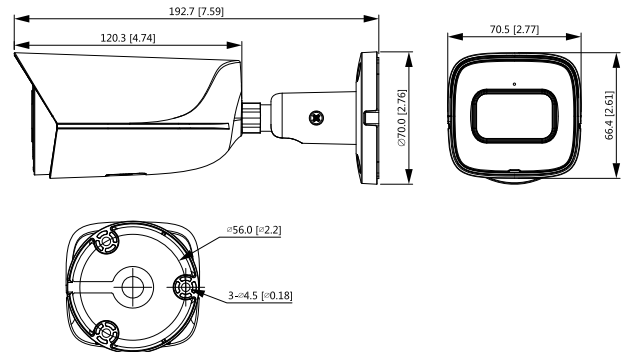

## Structure

Casing Metal

Dimensions 192.7 mm × 70.5 mm × 66.4 mm  
(632.2" × 231.3" × 217.8") (L × W × H)

Net Weight 590 g (1.3lb)

Gross Weight 780 g (1.7lb)

## Dimensions (mm[inch])