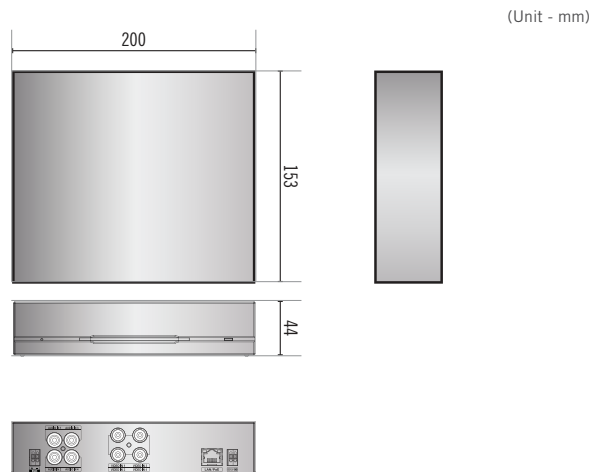

### SPECIFICATIONS

ENCODER	
Video Compression	H.264
Video Input	4 BNC Composite
Max Video Resolution	D1 : 720x480 / 720x576 (NTSC / PAL) 960H : 960x480 / 960x576 (NTSC / PAL)
Frame Rate	30ips@960H (per channel)
Multi Streaming Video	Quadruple stream
Max.Network Throughput	48Mbps
Audio In / Out	4 RCA / -
PTZ Support	Yes (RS485)
Trigger Events	Motion detection, Video loss, Tempering
DirectIP Support	Yes
GENERAL	
Dimensions (W x H x D)	200mm x 44mm x 153mm (7.9" x 1.7" x 6.0")
Weight	0.84kg (1.85lb)
Operation Temperature	0°C ~ 40°C (32°F ~ 104°F)
PoE(class)	Yes(IEEE 802.3af Class 3)
Power Input	12VDC, PoE
Power Consumption	10W
Certifications	FCC ,CE

### DIMENSIONS